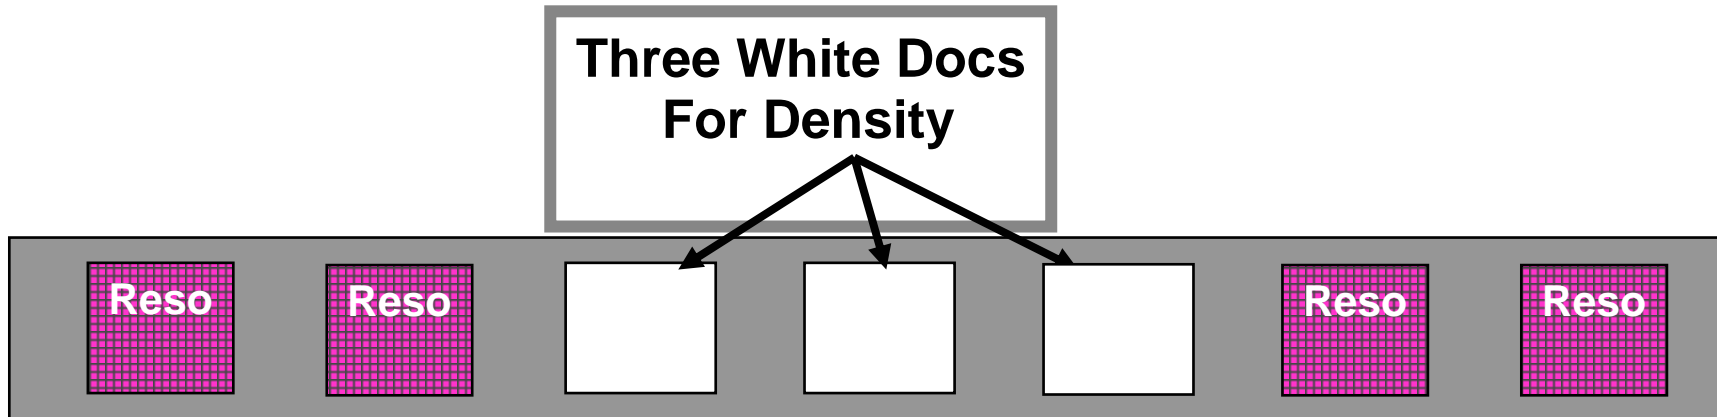

KODAK RELIABLE IMAGE TIP # 34

“Always read density and resolution through the emulsion”

TYPICAL CAMERA EXPOSURE

PROCESSED FILM TO EVALUATE

Average Density = 1.02

River City Data
212 N Smith Ave
St Paul, MN 55102