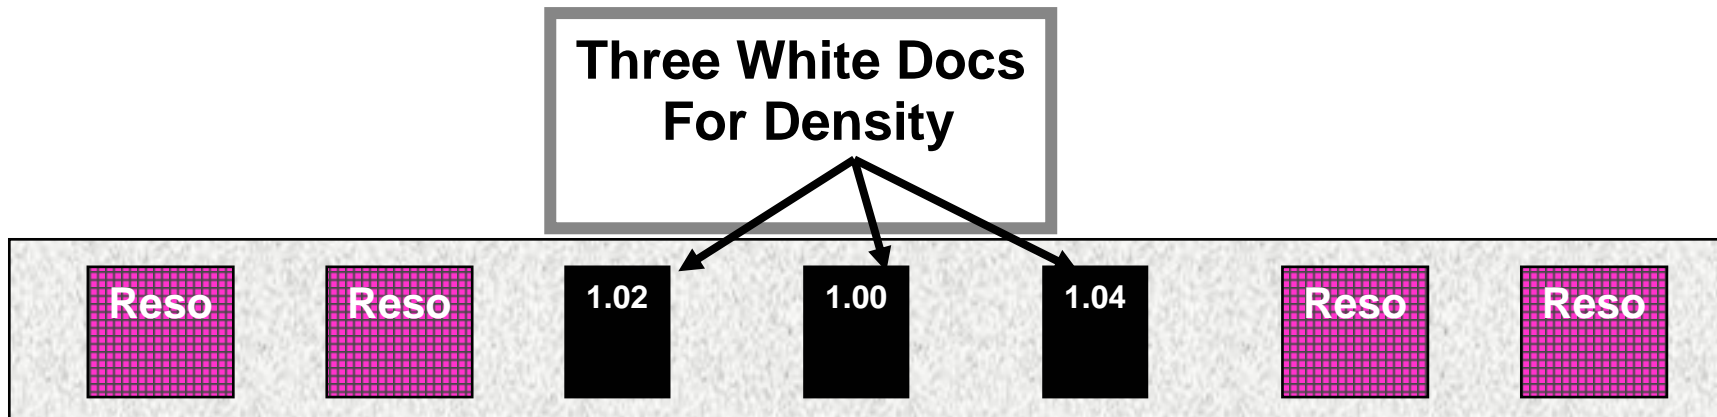

KODAK RELIABLE IMAGE TIP # 34

“Always read density and resolution through the emulsion”

TYPICAL CAMERA EXPOSURE

PROCESSED FILM TO EVALUATE

Average Density = 1.02

River City Data
212 N Smith Ave
St Paul, MN 55102